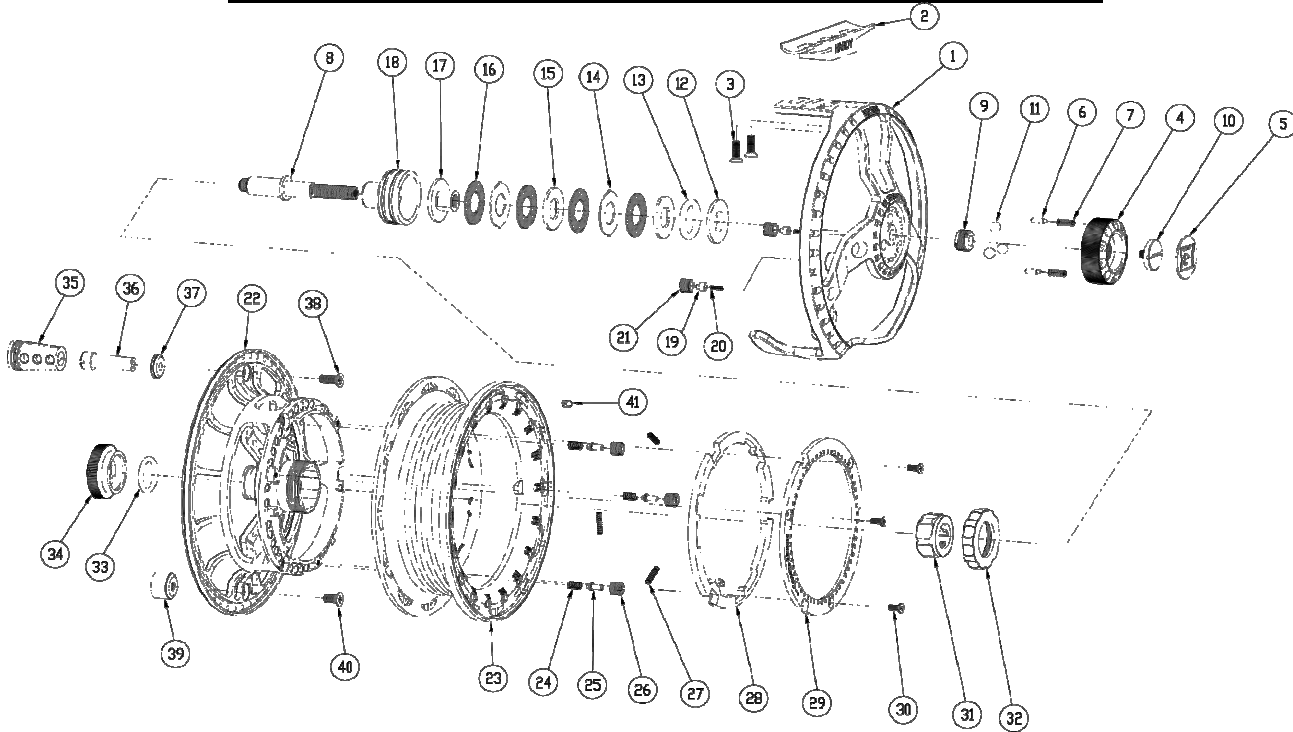

## PARTS LIST FOR HARDY ASR Cassette 4000 5000 6000 7000 9000

#	DESCRIPTION	QTY	PART NO.				
			4000	5000	6000	7000	9000
1	FRAME	1	1410850	1383127	1410853	1383130	1383133
2	REEL FOOT	1			1383157		
3	REEL FOOT SCREW	2			1419921		
4	DRAG KNOB	1			1383161		
5	BADGE	1			1328885		
6	CLICKER	2			1419922		
7	CLICKER SPRING	2			1419923		
8	SPINDLE	1		1383158			1383164
9	SPINDLE LOCK NUT	1			1383162		
10	DRAG KNOB SCREW	1			1419924		
11	BALL	3			1328871		
12	PUSH PLATE	1			1383163		
13	O-RING	1			1419925		
14	DRAG WASHER (D)	2		1328875			N/A
		3		N/A			1328875
15	DRAG WASHER (A)	2		1328876			N/A
		3		N/A			1328876
16	DRAG WASHER (RULON)	4		1328877			N/A
		6		N/A			1328877
17	SPINDLE BUSH	1		1383159			1383165
18	BRAKE DRIVE UNIT	1		1383160			1383166
19	CLICKER	2			1419926		
20	CLICKER SPRING	2			1419927		
21	CLICKER SCREW	2			1383149		
22	SPOOL	1	1410849	1383126	1410852	1383129	1383132
23	CASSETTE SPOOL	3	1410851	1383128	1410854	1383131	1383134
24	PLUNGER SPRING	3			1383148		
25	RING PLUNGER	3			1383150		
26	CASSETTE RELEASE SCREW	3			1383149		
27	CASSETTE RELEASE SPRING	1	1383156			N/A	
		3	N/A			1383156	
28	CASSETTE RELEASE RING	1	1410855			1383152	
29	COVER PLATE	1	1410856			1383153	
30	COVER PLATE SCREW	3			1383154		
31	ONE-WAY CLUTCH	1			1419928		
32	BEARING COVER	1			1383151		
33	SPOOL NUT O-RING	1			1410858		
34	SPOOL NUT	1			1410857		
35	HANDLE KNOB	1		1383135			1383138
36	HANDLE SHAFT	1		1383137			1383140
37	HANDLE WASHER	1		1383136			1383139
38	HANDLE SCREW	1			1419929		
39	COUNTER BALANCE	1		1383141			1383142
40	BALANCE SCREW	1			1419930		
41	LINE ID INDICATOR	10			1383155		

Reel Part Numbers: ASR Cassette 4000 1404237; ASR Cassette 5000 1404238; ASR Cassette 6000 1404239; ASR Cassette 7000 1404240; ASR Cassette 9000 1404241;

26 00

Drawn: Apr-07-2016

Drawing Version: 34-13305-00